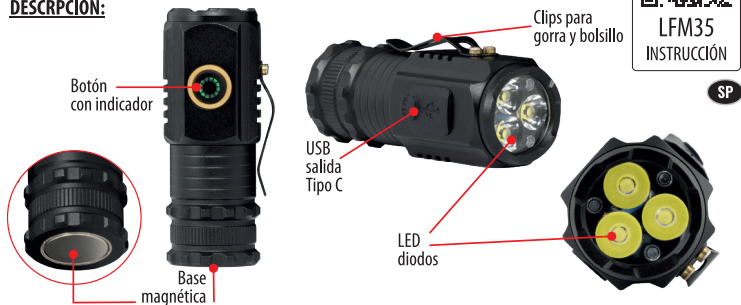

UltraLux® LED LINTERNA PORTÁTIL

MODELO: LFM35

LFM35
INSTRUCCIÓN

DESCRIPCIÓN:

PARÁMETROS TÉCNICOS:

Tensión de carga:	5 V DC	Batería recargable cambiable tipo 18350:	
Intensidad de carga:	1 A		Li-Ion 3.7 V DC 900 mAh
Potencia de carga:	USB Tipo C	IRC índice repr. cromática:	Ra≥70
Potencia máxima de la fuente luminica: ..	max 3 × 5 W	Resistencia contra humedad y polvo:	IP44
Flujo luminoso máximo:	1200 lm	Tiempo de carga:	2 horas
Temperatura del color:	6500 K	Tiempo máximo de funcionamiento:	8 horas
		Dimensiones:	ø35×80 mm