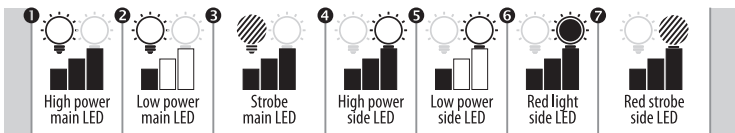

WORKING MODES: (set by button)

SAFETY INSTRUCTIONS:

- Do not look directly at the LED light source.
- The product is not a toy. Do not leave unsupervised use by children.
- The product contains a Li-Ion battery. Please observe the general requirements when handling Li-Ion batteries.
- Dispose only of Intended locations.
- Damage to the integrity of the battery can lead to spontaneous combustion, leakage of substances hazardous to health and the environment.
- Do not charge at freezing temperatures, do not use at high temperatures.

BUTTON WITH INDICATOR:

- **Red colour** when charging
- When the battery is fully charged, it will stop lighting
- **Green color** during normal operation of the flashlight

TAKING CARE OF THE NATURAL ENVIRONMENT CLEANLINESS

Please dispose the package elements separately in containers for the corresponding material.
Please dispose the broken product separately in containers for out of usage electrical equipment.