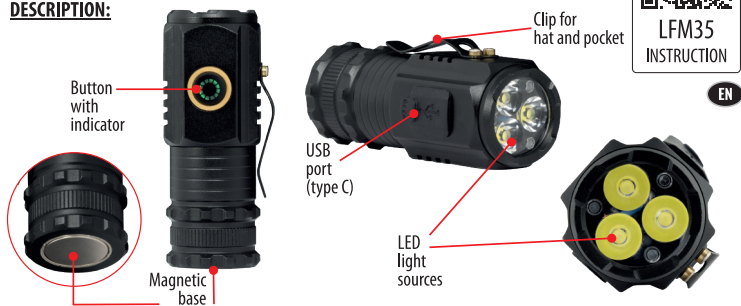

UltraLux® PORTABLE LED FLASHLIGHT

MODEL: LFM35

LFM35
INSTRUCTION

DESCRIPTION:

TECHNICAL PARAMETERS:

Charging voltage:.....	5 V DC	Removable rechargeable battery type 18350:	Li-Ion 3.7 V DC 900 mAh
Charged current:.....	1 A	Colour rendering index:.....	$R_{a} \geq 70$
Charging port:.....	USB Type C	Degree of protection:.....	IP44
Light source power:.....	max 3×5 W	Charging time:.....	2 hours
Maximum luminous flux:.....	1200 lm	Maximum working time:.....	8 hours
Colour temperature:.....	6500 K	Dimmensions:.....	$\varnothing 35 \times 80$ mm