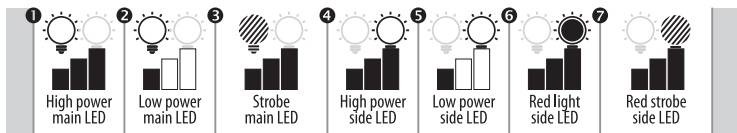

WORKING MODES: (set by button)

SAFETY INSTRUCTIONS:

- Do not look directly at the LED light source.
- The product is not a toy. Do not leave unsupervised use by children.
- The product contains a Li-Ion battery. Please observe the general requirements when handling Li-Ion batteries.
- Dispose only of Intended locations.
- Damage to the integrity of the battery can lead to spontaneous combustion, leakage of substances hazardous to health and the environment.
- Do not charge at freezing temperatures, do not use at high temperatures.

BUTTON WITH INDICATOR:

- **Red colour** when charging
- When the battery is fully charged, it will stop lighting
- **Green color** during normal operation of the flashlight

TAKING CARE OF THE NATURAL ENVIRONMENT CLEANLINESS

Please dispose the package elements separately in containers for the corresponding material.
Please dispose the broken product separately in containers for out of usage electrical equipment.